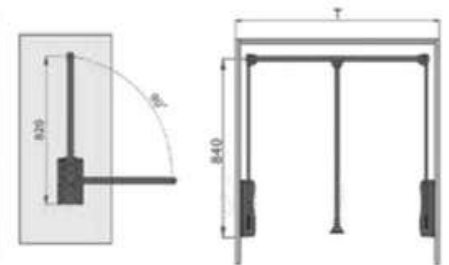

Catalog 2023

Wardrobe Storage

Soft Closing Wardrobe Lift

Item Code	Cabinet Size (T)	Cabinet Internal Size	Material	Price (RM)
WA M800	W700-950mm	W644-914mm	Aluminium	

Multifunctional Storage Box

Item Code	Cabinet Size (T)	Cabinet Internal Size	Material	Price (RM)
WA M801-600	W600mm	W564-610 x D475 x H80mm	Aluminium	
WA M801-900	W900mm	W864-910 x D475 x H80mm	Aluminium	

Simple Thousers Rack

Item Code	Cabinet Size (T)	Cabinet Internal Size	Material	Price (RM)
WA M802-600	W600mm	W564-610 x D475 x H60mm	Aluminium	
WA M802-900	W900mm	W864-910 x D475 x H60mm	Aluminium	

Flat and shallow Board Type Storage Basket

Item Code	Cabinet Size	Cabinet Internal Size	Material	Price (RM)
WA M803-600	W600mm	W564-610 x D475 x H150mm	Aluminium	
WA M803-900	W900mm	W864-910 x D475 x H150mm	Aluminium	

PVC Rattan Storage

Item Code	Cabinet Size	Cabinet Internal Size	Material	Price (RM)
WA M804-600	W600mm	W564-610 x D475 x H170mm	Aluminium	
WA M804-900	W900mm	W864-910 x D475 x H170mm	Aluminium	