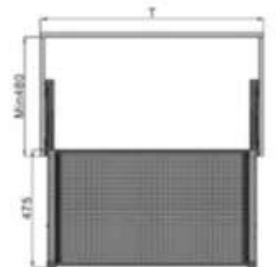

Catalog 2023

Wardrobe Storage

Soft Closing Wardrobe Lift

Item Code	Cabinet Size (T)	Cabinet Internal Size	Material	Price (RM)
WA M800	W700-950mm	W644-914mm	Aluminium	

Multifunctional Storage Box

Item Code	Cabinet Size (T)	Cabinet Internal Size	Material	Price (RM)
WA M801-600	W600mm	W564-610 x D475 x H80mm	Aluminium	
WA M801-900	W900mm	W864-910 x D475 x H80mm	Aluminium	

Simple Thousers Rack

Item Code	Cabinet Size (T)	Cabinet Internal Size	Material	Price (RM)
WA M802-600	W600mm	W564-610 x D475 x H60mm	Aluminium	
WA M802-900	W900mm	W864-910 x D475 x H60mm	Aluminium	

Flat and shallow Board Type Storage Basket

Item Code	Cabinet Size	Cabinet Internal Size	Material	Price (RM)
WA M803-600	W600mm	W564-610 x D475 x H150mm	Aluminium	
WA M803-900	W900mm	W864-910 x D475 x H150mm	Aluminium	

PVC Rattan Storage

Item Code	Cabinet Size	Cabinet Internal Size	Material	Price (RM)
WA M804-600	W600mm	W564-610 x D475 x H170mm	Aluminium	
WA M804-900	W900mm	W864-910 x D475 x H170mm	Aluminium	

Metal Wire Storage Basket

Item Code	Cabinet Size	Cabinet Internal Size	Material	Price (RM)
WA M805-600	W600mm	W564-610 x D475 x H200mm	Aluminium	
WA M805-900	W900mm	W864-910 x D475 x H200mm	Aluminium	

Board Type Shoes Rack