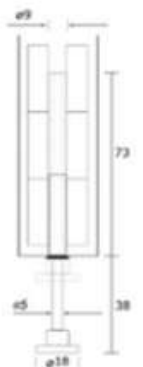

Item Code	Size	Material	Price (RM)
WA M813-M	Ø19 x H75mm	Zinc Alloy	

Side End Tube Holder

Item Code	Size	Material	Price (RM)
WA M814	W24 x D12 x H40mm	Zinc Alloy	

Top 2 Way Tube Holder

Item Code	Size	Material	Price (RM)
WA M815	28 x 28 x 75mm	Zinc Alloy	

Tilt - Out Hamper Basket

Item Code	Cabinet Size	Cabinet Internal Size	Price (RM)
WA S816-600	W600mm	W530 x D370 x H480mm	

Telescopic Ironing Board

SOFT CLOSING

Item Code	Cabinet Size	Cabinet Internal Size	Price (RM)
WA S817	W600mm	W800 x D300 x H120mm	

Smart Hook

Item Code	Cabinet Size	Cabinet Internal Size	Price (RM)
WA YG004B	-	-	

Smart Drawer

Item Code	Cabinet Size	Cabinet Internal Size	Price (RM)
WA SMART-GR	W600mm	W564 x D400 x H150mm	
WA SMART-BE	W600mm	W564 x D400 x H150mm	

Top / Bottom Bracket

Item Code	Size	Material	Finish	Price (RM)
WA PS901	W93 x H18mm	Zinc Alloy	Champagne	

Top / Bottom Bracket With Adjustable

Item Code	Size	Material	Finish	Price (RM)
WA PS902	W93 x H30mm	Zinc Alloy	Champagne	...