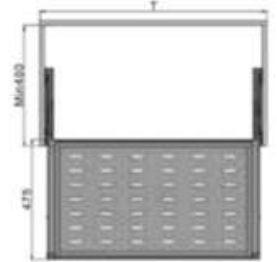

Catalog 2023

Wardrobe Storage

Soft Closing Wardrobe Lift

Item Code	Cabinet Size (T)	Cabinet Internal Size	Material	Price (RM)
WA M800	W700-950mm	W644-914mm	Aluminium	

Multifunctional Storage Box

Item Code	Cabinet Size (T)	Cabinet Internal Size	Material	Price (RM)
WA M801-600	W600mm	W564-610 x D475 x H80mm	Aluminium	
WA M801-900	W900mm	W864-910 x D475 x H80mm	Aluminium	

Simple Thousers Rack

Item Code	Cabinet Size (T)	Cabinet Internal Size	Material	Price (RM)
WA M802-600	W600mm	W564-610 x D475 x H60mm	Aluminium	
WA M802-900	W900mm	W864-910 x D475 x H60mm	Aluminium	

Flat and shallow Board Type Storage Basket

Item Code	Cabinet Size	Cabinet Internal Size	Material	Price (RM)
WA M803-600	W600mm	W564-610 x D475 x H150mm	Aluminium	
WA M803-900	W900mm	W864-910 x D475 x H150mm	Aluminium	

PVC Rattan Storage

Item Code	Cabinet Size	Cabinet Internal Size	Material	Price (RM)
WA M804-600	W600mm	W564-610 x D475 x H170mm	Aluminium	
WA M804-900	W900mm	W864-910 x D475 x H170mm	Aluminium	

Metal Wire Storage Basket

Item Code	Cabinet Size	Cabinet Internal Size	Material	Price (RM)
WA M805-600	W600mm	W564-610 x D475 x H200mm	Aluminium	
WA M805-900	W900mm	W864-910 x D475 x H200mm	Aluminium	

Board Type Shoes Rack