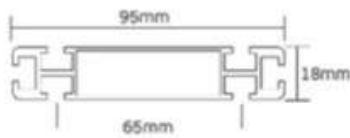

Top / Bottom Bracket

Item Code	Size	Material	Finish	Price (RM)
WA PS901	W93 x H18mm	Zinc Alloy	Champagne	

Top / Bottom Bracket With Adjustable

Item Code	Size	Material	Finish	Price (RM)
WA PS902	W93 x H30mm	Zinc Alloy	Champagne	...