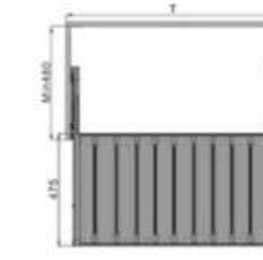

Catalog 2023

Wardrobe Storage

Soft Closing Wardrobe Lift

Item Code	Cabinet Size (T)	Cabinet Internal Size	Material	Price (RM)
WA M800	W700-950mm	W644-914mm	Aluminium	

Multifunctional Storage Box

Item Code	Cabinet Size (T)	Cabinet Internal Size	Material	Price (RM)
WA M801-600	W600mm	W564-610 x D475 x H80mm	Aluminium	
WA M801-900	W900mm	W864-910 x D475 x H80mm	Aluminium	

Simple Thousers Rack

Item Code	Cabinet Size (T)	Cabinet Internal Size	Material	Price (RM)
WA M802-600	W600mm	W564-610 x D475 x H60mm	Aluminium	
WA M802-900	W900mm	W864-910 x D475 x H60mm	Aluminium	

Flat and shallow Board Type Storage Basket

Item Code	Cabinet Size	Cabinet Internal Size	Material	Price (RM)
WA M803-600	W600mm	W564-610 x D475 x H150mm	Aluminium	
WA M803-900	W900mm	W864-910 x D475 x H150mm	Aluminium	

PVC Rattan Storage

Item Code	Cabinet Size	Cabinet Internal Size	Material	Price (RM)
WA M804-600	W600mm	W564-610 x D475 x H170mm	Aluminium	
WA M804-900	W900mm	W864-910 x D475 x H170mm	Aluminium	