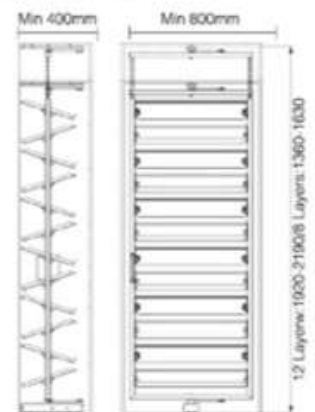

SOFT CLOSING

Item Code	Cabinet Size	Cabinet Internal Size	Material	Price (RM)
WA M808	W400mm	W52 x D423 x H1040mm	Aluminium	

Top Mounted Clothes Hanger

SOFT CLOSING

Item Code	Cabinet Size	Cabinet Internal Size	Material	Price (RM)
WA M809	W250mm	W160 x D445 x H85mm	Aluminium	

Side Mounted Tie Rack

SOFT CLOSING

Item Code	Cabinet Size	Cabinet Internal Size	Material	Price (RM)
WA M810	W250mm	W170 x D445 x H85mm	Aluminium	

360° Rotating Shoe Rack

SOFT CLOSING 40Kg

Item Code	Cabinet Size	Cabinet Internal Size	Layers	Price (RM)
WA M811-8	W800mm	W700 x D365 x H1360-1630mm	8 Layers	
WA M811-12	W800mm	W700 x D365 x H1920-2190mm	12 Layers	

Rectangular Tube

Item Code	Size	Material	Price (RM)
WA M812-3M	W12 x H30 x L3000mm	Aluminium + Rubber	

Top End Tube Holder

Item Code	Size	Material	Price (RM)
WA M813-E	Ø19 x H75mm	Zinc Alloy	

Top Middle Tube Holder

Item Code	Size	Material	Price (RM)
WA M813-M	Ø19 x H75mm	Zinc Alloy	

Side End Tube Holder

Item Code	Size	Material	Price (RM)
WA M814	W24 x D12 x H40mm	Zinc Alloy	

Top 2 Way Tube Holder

Item Code	Size	Material	Price (RM)
WA M815	28 x 28 x 75mm	Zinc Alloy	