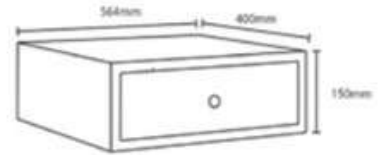

Tilt - Out Hamper Basket

Item Code	Cabinet Size	Cabinet Internal Size	Price (RM)
WA S816-600	W600mm	W530 x D370 x H480mm	

Telescopic Ironing Board

SOFT CLOSING

Item Code	Cabinet Size	Cabinet Internal Size	Price (RM)
WA S817	W600mm	W800 x D300 x H120mm	

Smart Hook

Item Code	Cabinet Size	Cabinet Internal Size	Price (RM)
WA YG004B	-	-	

Smart Drawer

Item Code	Cabinet Size	Cabinet Internal Size	Price (RM)
WA SMART-GR	W600mm	W564 x D400 x H150mm	
WA SMART-BE	W600mm	W564 x D400 x H150mm	