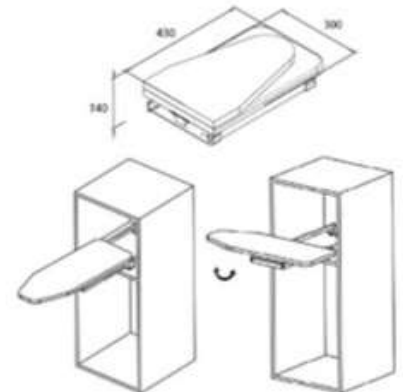

Item Code	Size	Material	Price (RM)
WA M813-M	Ø19 x H75mm	Zinc Alloy	

Side End Tube Holder

Item Code	Size	Material	Price (RM)
WA M814	W24 x D12 x H40mm	Zinc Alloy	

Top 2 Way Tube Holder

Item Code	Size	Material	Price (RM)
WA M815	28 x 28 x 75mm	Zinc Alloy	

Tilt - Out Hamper Basket

Item Code	Cabinet Size	Cabinet Internal Size	Price (RM)
WA S816-600	W600mm	W530 x D370 x H480mm	

Telescopic Ironing Board

SOFT CLOSING

Item Code	Cabinet Size	Cabinet Internal Size	Price (RM)
WA S817	W600mm	W800 x D300 x H120mm	

Smart Hook

Item Code	Cabinet Size	Cabinet Internal Size	Price (RM)
WA YG004B	-	-	

Smart Drawer

Item Code	Cabinet Size	Cabinet Internal Size	Price (RM)
WA SMART-GR	W600mm	W564 x D400 x H150mm	
WA SMART-BE	W600mm	W564 x D400 x H150mm	