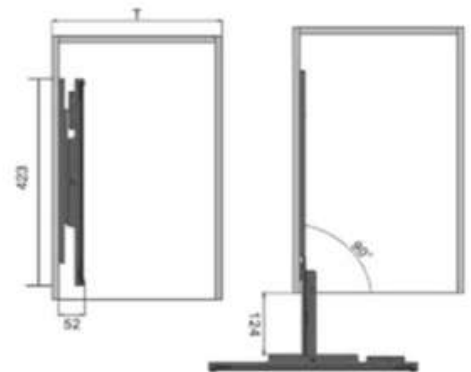

Item Code	Cabinet Size	Cabinet Internal Size	Material	Price (RM)
WA M803-600	W600mm	W564-610 x D475 x H150mm	Aluminium	
WA M803-900	W900mm	W864-910 x D475 x H150mm	Aluminium	

PVC Rattan Storage

Item Code	Cabinet Size	Cabinet Internal Size	Material	Price (RM)
WA M804-600	W600mm	W564-610 x D475 x H170mm	Aluminium	
WA M804-900	W900mm	W864-910 x D475 x H170mm	Aluminium	

SOFT CLOSING 30Kg

Item Code	Cabinet Size	Cabinet Internal Size	Material	Price (RM)
WA M806-600	W600mm	W564-610 x D475 x H180mm	Aluminium	
WA M806-900	W900mm	W864-910 x D475 x H180mm	Aluminium	

Side Mounted 4 Layers Storage Rack

SOFT CLOSING 30Kg

Item Code	Cabinet Size	Cabinet Internal Size	Material	Price (RM)
WA M807L	W400mm	W305 x D463 x H870mm	Aluminium	
WA M807R	W400mm	W305 x D463 x H870mm	Aluminium	

Soft Closing Rotated Mirror With LED

SOFT CLOSING

Item Code	Cabinet Size	Cabinet Internal Size	Material	Price (RM)
WA M808	W400mm	W52 x D423 x H1040mm	Aluminium	

Top Mounted Clothes Hanger

SOFT CLOSING

Item Code	Cabinet Size	Cabinet Internal Size	Material	Price (RM)
WA M809	W250mm	W160 x D445 x H85mm	Aluminium	