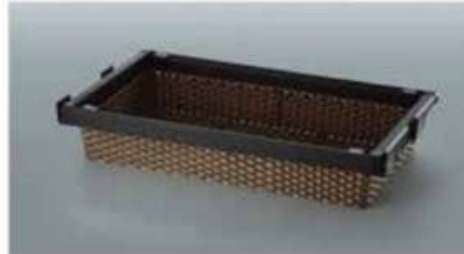

PVC Rattan Storage

Item Code	Cabinet Size	Cabinet Internal Size	Material	Price (RM)
WA M804-600	W600mm	W564-610 x D475 x H170mm	Aluminium	
WA M804-900	W900mm	W864-910 x D475 x H170mm	Aluminium