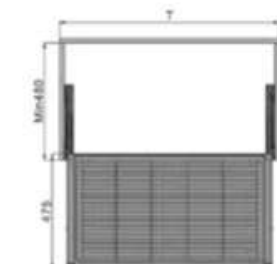

Simple Thousers Rack

Item Code	Cabinet Size (T)	Cabinet Internal Size	Material	Price (RM)
WA M802-600	W600mm	W564-610 x D475 x H60mm	Aluminium	
WA M802-900	W900mm	W864-910 x D475 x H60mm	Aluminium	

Flat and shallow Board Type Storage Basket

Item Code	Cabinet Size	Cabinet Internal Size	Material	Price (RM)
WA M803-600	W600mm	W564-610 x D475 x H150mm	Aluminium	
WA M803-900	W900mm	W864-910 x D475 x H150mm	Aluminium	

PVC Rattan Storage

Item Code	Cabinet Size	Cabinet Internal Size	Material	Price (RM)
WA M804-600	W600mm	W564-610 x D475 x H170mm	Aluminium	
WA M804-900	W900mm	W864-910 x D475 x H170mm	Aluminium	

Metal Wire Storage Basket

Item Code	Cabinet Size	Cabinet Internal Size	Material	Price (RM)
WA M805-600	W600mm	W564-610 x D475 x H200mm	Aluminium	
WA M805-900	W900mm	W864-910 x D475 x H200mm	Aluminium	

Board Type Shoes Rack

SOFT CLOSING 30Kg

Item Code	Cabinet Size	Cabinet Internal Size	Material	Price (RM)
WA M806-600	W600mm	W564-610 x D475 x H180mm	Aluminium	
WA M806-900	W900mm	W864-910 x D475 x H180mm	Aluminium	

Side Mounted 4 Layers Storage Rack