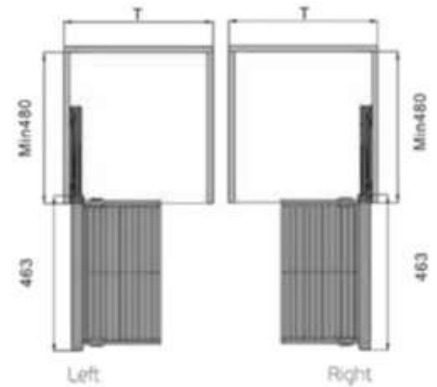

Metal Wire Storage Basket

Item Code	Cabinet Size	Cabinet Internal Size	Material	Price (RM)
WA M805-600	W600mm	W564-610 x D475 x H200mm	Aluminium	
WA M805-900	W900mm	W864-910 x D475 x H200mm	Aluminium	

Board Type Shoes Rack

SOFT CLOSING 30Kg

Item Code	Cabinet Size	Cabinet Internal Size	Material	Price (RM)
WA M806-600	W600mm	W564-610 x D475 x H180mm	Aluminium	
WA M806-900	W900mm	W864-910 x D475 x H180mm	Aluminium	

Side Mounted 4 Layers Storage Rack

SOFT CLOSING 30Kg

Item Code	Cabinet Size	Cabinet Internal Size	Material	Price (RM)
WA M807L	W400mm	W305 x D463 x H870mm	Aluminium	
WA M807R	W400mm	W305 x D463 x H870mm	Aluminium	

Soft Closing Rotated Mirror With LED

SOFT CLOSING

Item Code	Cabinet Size	Cabinet Internal Size	Material	Price (RM)
WA M808	W400mm	W52 x D423 x H1040mm	Aluminium	

Top Mounted Clothes Hanger

SOFT CLOSING

Item Code	Cabinet Size	Cabinet Internal Size	Material	Price (RM)
WA M809	W250mm	W160 x D445 x H85mm	Aluminium	