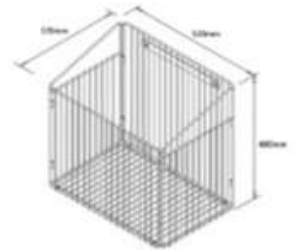

Item Code	Size	Material	Price (RM)
WA M813-M	Ø19 x H75mm	Zinc Alloy	

Side End Tube Holder

Item Code	Size	Material	Price (RM)
WA M814	W24 x D12 x H40mm	Zinc Alloy	

Top 2 Way Tube Holder

Item Code	Size	Material	Price (RM)
WA M815	28 x 28 x 75mm	Zinc Alloy	

Tilt - Out Hamper Basket

Item Code	Cabinet Size	Cabinet Internal Size	Price (RM)
WA S816-600	W600mm	W530 x D370 x H480mm	

Telescopic Ironing Board

SOFT CLOSING

Item Code	Cabinet Size	Cabinet Internal Size	Price (RM)
WA S817	W600mm	W800 x D300 x H120mm	