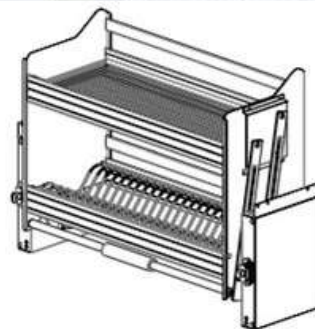

Elevator With Dish Rack Basket

Code	Description	Basket Size (W x D x H)mm	Cabinet Size(T)	Material
POB QD60SS	QD60	565 X 280 X 560mm	600mm	Stainless Steel
POB QD80SS	QD80	765 X 280 X 560mm	800mm	Stainless Steel