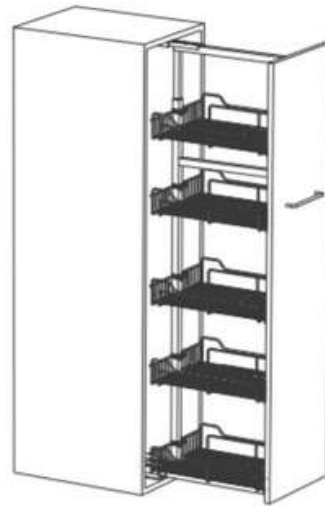

Tall Larder Basket

SOFT CLOSING

Code	Basket No.	Basket Size (W x D x H)mm	Cabinet Size(T)	Material
TL H2231SS	4	240 X 500 X (1210-1510)mm	300mm	Stainless Steel SUS304
TL H5241SS	5	345 X 500 X (1560-1860)mm	400mm	Stainless Steel SUS304