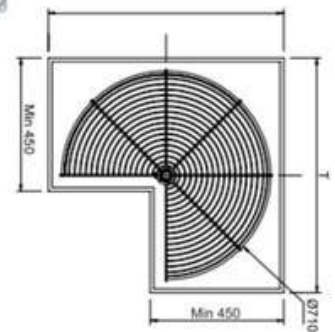

No	Code	Description	Basket Size (W x D x H)mm	Cabinet Size(T)	Material
4	BBP PTJ013CH	PTJ-013	240 X 430 X 450mm	300mm	Chrome
5	BBP PTJ010FCH	PTJ-010F	295 X 435 X 500mm	350mm	Chrome

No	Code	Description	Basket Size (W x D x H)mm	Cabinet Size(T)	Material
6	BBP PTJ012CH	PTJ-012	360 X 460 X 450mm	400mm	Chrome
7	BBP PTJ010CH	PTJ-010	350 X 460 X 510mm	400mm	Chrome

Kitchen Basket

Basic Standard Series
(Chrome + Normal Slide)

Swivel Basket

* Door Width Min 340mm

Code	Description	Basket Size (Dia x H)mm	Cabinet Size(T)	Material
BSW M7500CH	M7500	680 X 85 mm	750mm	Chrome

* Door Width Min 400mm

Code	Description	Basket Size (Dia x H)mm	Cabinet Size(T)	Material
BSW M8500CH	M8500A	740 X (560 - 750) mm	800mm	Chrome

Kitchen Basket

Basic Standard Series
(Chrome + Normal Slide)

Swivel Basket

* Door Width Min 400mm

Code	Description	Basket Size (Dia x H) mm	Cabinet Size(T)	Material
BSW M8510CH	M8510A	740 X (560 - 790) mm	800mm	Chrome

* Door Width Min 450mm

Code	Description	Basket Size (Dia x H) mm	Cabinet Size(T)	Material
BSW M5700CH	M5700A	710 X (560 - 790) mm	900mm	Chrome