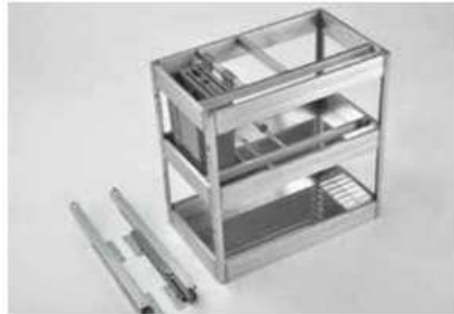

Multi-function Pull Out Basket

Code	Description	Basket Size (W x D x H)mm	Cabinet Size(T)	Material
BBP LG300SS	LG300-SS	250 X 454 X 488mm	300mm	Stainless Steel

Code	Description	Basket Size (W x D x H)mm	Cabinet Size(T)	Material
BBP LG350SS	LG350-SS	300 X 454 X 488mm	350mm	Stainless Steel
BBP LG400SS	LG400-SS	350 X 454 X 488mm	400mm	Stainless Steel