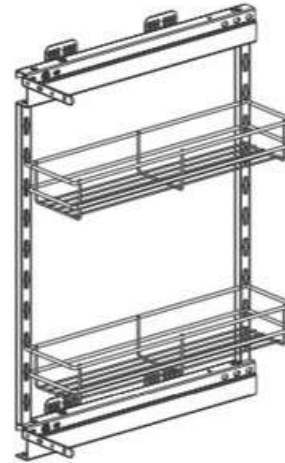

Multi Function Two Layers

SOFT CLOSING

Code	Description	Basket Size (W x D x H)mm	Cabinet Size(T)	Material
BBP F6120SS-L	F6120S-SUS-Left	160 X 480 X 660mm	200mm	Stainless Steel SUS304
BBP F6120SS-R	F6120S-SUS-Right	160 X 480 X 660mm	200mm	Stainless Steel SUS304