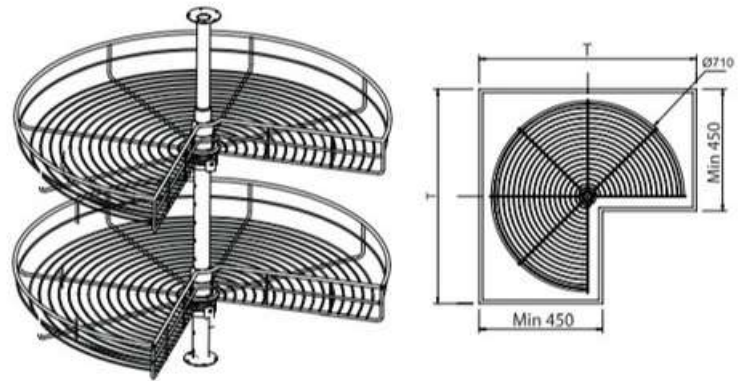

Bottle Rack Pull Out Basket

SOFT CLOSING

Code	Description	Basket Size (W x D x H)mm	Cabinet Size(T)	Material
BBP PTJ8300SS	PTJ8300-SUS	245 X 460 X 515mm	300mm	Stainless Steel SUS304
BBP PTJ8350SS	PTJ8350-SUS	295 X 460 X 515mm	350mm	Stainless Steel SUS304

Multi Function Two Layers

SOFT CLOSING

Code	Description	Basket Size (W x D x H)mm	Cabinet Size(T)	Material
BBP F6120SS-L	F6120S-SUS-Left	160 X 480 X 660mm	200mm	Stainless Steel SUS304
BBP F6120SS-R	F6120S-SUS-Right	160 X 480 X 660mm	200mm	Stainless Steel SUS304

180° Swivel Basket With Pole

SOFT CLOSING

Code	Description	Basket Size (DIA x H)mm	Cabinet Size(T)	Material
BSW M8510SS	M8510-SUS	740 X 560-790mm	800mm	Stainless Steel SUS304

270° Swivel Basket With Pole