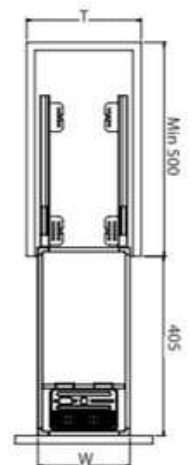

Bowl & Plate Pull Out Basket

Option :

For Drawer Head Bracket
Code : POB ACC-NS

Code	Description	Internal Size (W x D x H)mm	Cabinet Size(T)	Material
POB LS800SS	LS800SS	764 X 446 X 181mm	800mm	Stainless Steel
POB LS900SS	LS900SS	864 X 446 X 181mm	900mm	Stainless Steel

Kitchen Basket

Luxury Stainless Steel Series
(Stainless Steel + Soft Closing)

Multi-function Pull Out Basket

SOFT CLOSING

Code	Description	Basket Size (W x D x H)mm	Cabinet Size(T)	Material
BBP LG150SS	LG150-SS	100 X 454 X 488mm	150mm	Stainless Steel
BBP LG200SS	LG200-SS	150 X 454 X 488mm	200mm	Stainless Steel