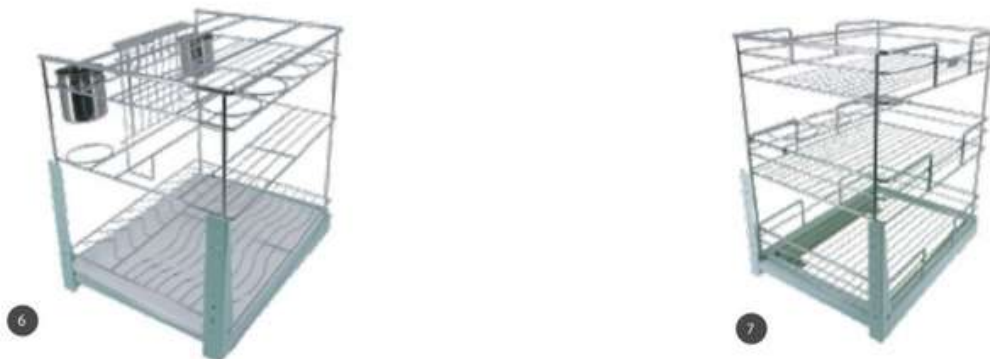

No	Code	Description	Basket Size (W x D x H)mm	Cabinet Size(T)	Material
6	BBP PTJ012CH	PTJ-012	360 X 460 X 450mm	400mm	Chrome
7	BBP PTJ010CH	PTJ-010	350 X 460 X 510mm	400mm	Chrome