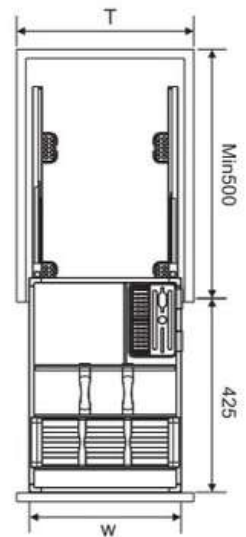

Bowl & Plate Pull Out Basket

Option :

For Drawer Head Bracket
Code : POB ACC-NS

Code	Description	Internal Size (W x D x H)mm	Cabinet Size(T)	Material
POB LS800SS	LS800SS	764 X 446 X 181mm	800mm	Stainless Steel
POB LS900SS	LS900SS	864 X 446 X 181mm	900mm	Stainless Steel

SOFT CLOSING

Code	Description	Basket Size (W x D x H)mm	Cabinet Size(T)	Material
BBP LG250SS	LG250-SS	200 X 454 X 488mm	250mm	Stainless Steel

Kitchen Basket

Luxury Stainless Steel Series
(Stainless Steel + Soft Closing)

Multi-function Pull Out Basket

Code	Description	Basket Size (W x D x H)mm	Cabinet Size(T)	Material
BBP LG300SS	LG300-SS	250 X 454 X 488mm	300mm	Stainless Steel

Code	Description	Basket Size (W x D x H)mm	Cabinet Size(T)	Material
BBP LG350SS	LG350-SS	300 X 454 X 488mm	350mm	Stainless Steel
BBP LG400SS	LG400-SS	350 X 454 X 488mm	400mm	Stainless Steel

Kitchen Basket

Luxury Stainless Steel Series
(Stainless Steel + Soft Closing)

Magic Corner Basket

Code	Description	Basket Size (W x D x H)mm	Cabinet Size(T)	Material
BSW LM900SS-L	LM900SS-Left	860 X 480 X 525mm	900mm	Stainless Steel
BSW LM900SS-R	LM900SS-Right	860 X 480 X 525mm	900mm	Stainless Steel