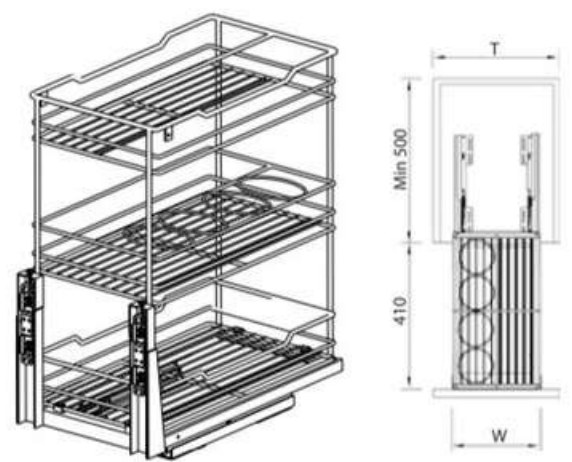

Bowl & Plate Pull Out Basket

Code	Description	Internal Size (W x D x H)mm	Cabinet Size(T)	Material
POB FS4800SS	FS4800S-SUS	765 X 460 X 180mm	800mm	Stainless Steel SUS304
POB FS4900SS	FS4900S-SUS	865 X 460 X 180mm	900mm	Stainless Steel SUS304

Undersink U-Shaped

Code	Description	Internal Size (W x D x H)mm	Cabinet Size(T)	Material
POB KU290SS	KU290-SUS	865 X 460 X 180mm	900mm	Stainless Steel SUS304

Multi Function Two Layers

Code	Description	Internal Size (W x D x H)mm	Cabinet Size(T)	Material
BBP PTJ8150SS	PTJ8150-SUS	105 X 460 X 495mm	150mm	Stainless Steel SUS304
BBP PTJ8200SS	PTJ8200-SUS	150 X 460 X 495mm	200mm	Stainless Steel SUS304

Multi Function Three Layers

SOFT CLOSING

Code	Description	Basket Size (W x D x H)mm	Cabinet Size(T)	Material
BBP PTJ8250SS	PTJ8250-SUS	195 X 460 X 465mm	250mm	Stainless Steel SUS304
BBP PTJ8400SS	PTJ8400-SUS	345 X 460 X 465mm	400mm	Stainless Steel SUS304

Bottle Rack Pull Out Basket

SOFT CLOSING

Code	Description	Basket Size (W x D x H)mm	Cabinet Size(T)	Material
BBP PTJ8300SS	PTJ8300-SUS	245 X 460 X 515mm	300mm	Stainless Steel SUS304
BBP PTJ8350SS	PTJ8350-SUS	295 X 460 X 515mm	350mm	Stainless Steel SUS304