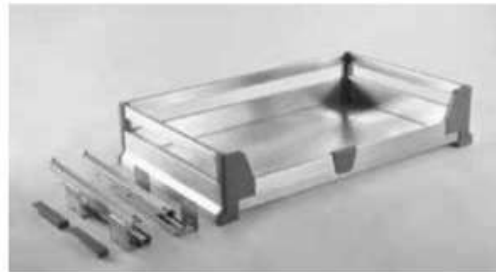

Kitchen Basket

Luxury Stainless Steel Series
(Stainless Steel + Soft Closing)

Pull Out Basket

Option :

For Drawer Head Bracket
Code : POB ACC-LX

Code	Description	Internal Size (W x D x H)mm	Cabinet Size(T)	Material
POB LN800SS	LN800SS	764 X 446 X 181mm	800mm	Stainless Steel
POB LN900SS	LN900SS	864 X 446 X 181mm	900mm	Stainless Steel