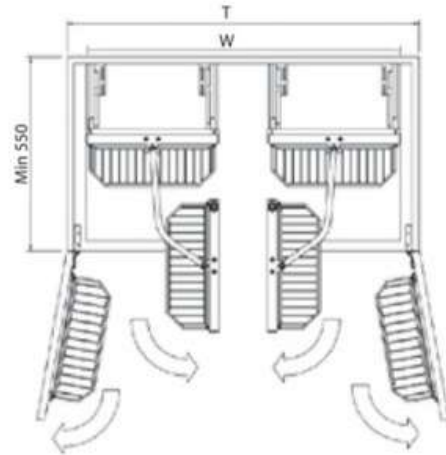

Super Tandem Larder Basket