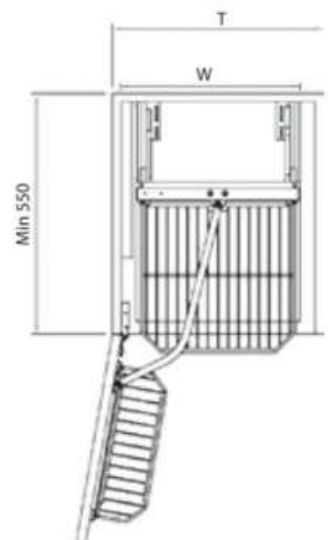

Tall Tandem Basket

SOFT CLOSING

Code	Basket No.	Basket Size (W x D x H)mm	Cabinet Size(T)	Material
TLA8001SS	10	385 X 530 X (1620-1920)mm	450mm	Stainless Steel SUS304