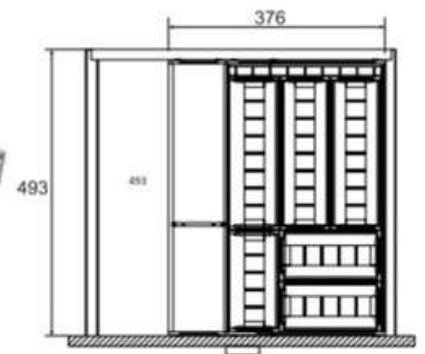

Code	Description	Basket Size (W x D x H)mm	Cabinet Size(T)	Material
CT 376SS	DC0650D	376 X 472 X 64mm	500mm	Stainless Steel