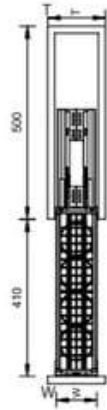

Pull Out Basket

Code	Description	Internal Size (W x D x H)mm	Cabinet Size(T)	Material
POB F4350CH	F4350S-A	314 X 460 X 130mm	350mm	Chrome
POB F4400CH	F4400S-A	364 X 460 X 130mm	400mm	Chrome
POB F4450CH	F4450S-A	414 X 460 X 130mm	450mm	Chrome
POB F4500CH	F4500S-A	464 X 460 X 130mm	500mm	Chrome
POB F4600CH	F4600S-A	564 X 460 X 130mm	600mm	Chrome
POB F4720CH	F4720S-A	684 X 460 X 130mm	720mm	Chrome
POB F4800CH	F4800S-A	764 X 460 X 130mm	800mm	Chrome
POB F4900CH	F4900S-A	864 X 460 X 130mm	900mm	Chrome

Bowl & Plate Pull Out Basket

+

Code	Description	Internal Size (W x D x H)mm	Cabinet Size(T)	Material
POB FS4600CH	FS4600S-A	564 X 460 X 130mm	600mm	Chrome
POB FS4800CH	FS4800S-A	764 X 450 X 130mm	800mm	Chrome
POB FS4900CH	FS4900S-A	864 X 450 X 130mm	900mm	Chrome

Kitchen Basket

Premium Basket Series
(Chrome + Soft Closing)

Multi-function Two Layers

Code	Description	Basket Size (W x D x H)mm	Cabinet Size(T)	Material
BBP PTJS021CH	PTJS021A	105 X 460 X 495mm	150mm	Chrome
BBP PTJS022CH	PTJS022A	150 X 460 X 495mm	200mm	Chrome

Multi-function Three Layers

Code	Description	Basket Size (W x D x H)mm	Cabinet Size(T)	Material
BBP PTJS023CH	PTJS023A	195 X 460 X 465mm	250mm	Chrome
BBP PTJS024CH	PTJS024A	345 X 460 X 465mm	400mm	Chrome