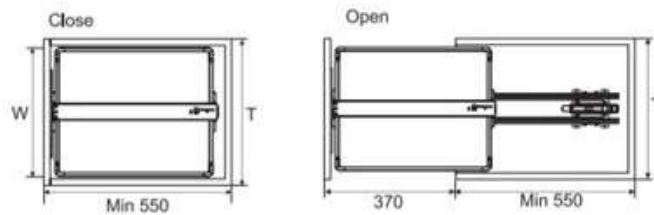

Kitchen Basket

Luxury Stainless Steel Series
(Stainless Steel + Soft Closing)

Tall Larder Basket

Code	Description	Basket Size (W x D x H)mm	Cabinet Size(T)	Material
TL LTL400SS	LTL400-SS	350 X 480 X (1650-2050)mm	400mm	Stainless Steel