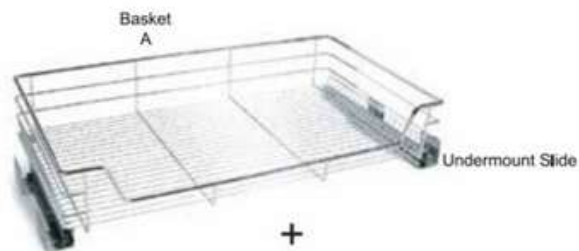

Bowl & Plate Pull Out Basket

+