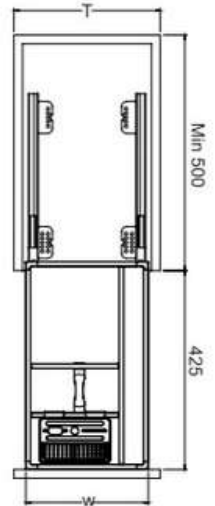

Bowl & Plate Pull Out Basket

Option :

For Drawer Head Bracket
Code : POB ACC-NS

Code	Description	Internal Size (W x D x H)mm	Cabinet Size(T)	Material
POB LS800SS	LS800SS	764 X 446 X 181mm	800mm	Stainless Steel
POB LS900SS	LS900SS	864 X 446 X 181mm	900mm	Stainless Steel

SOFT CLOSING

Code	Description	Basket Size (W x D x H)mm	Cabinet Size(T)	Material
BBP LG250SS	LG250-SS	200 X 454 X 488mm	250mm	Stainless Steel

Kitchen Basket

Luxury Stainless Steel Series
(Stainless Steel + Soft Closing)

Multi-function Pull Out Basket

Code	Description	Basket Size (W x D x H)mm	Cabinet Size(T)	Material
BBP LG300SS	LG300-SS	250 X 454 X 488mm	300mm	Stainless Steel

Code	Description	Basket Size (W x D x H)mm	Cabinet Size(T)	Material
BBP LG350SS	LG350-SS	300 X 454 X 488mm	350mm	Stainless Steel
BBP LG400SS	LG400-SS	350 X 454 X 488mm	400mm	Stainless Steel