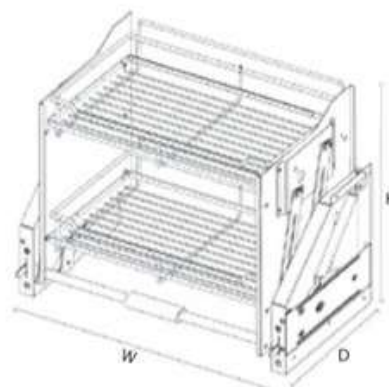

Elevator Basket

Code	Description	Basket Size (W x D x H)mm	Cabinet Size(T)	Material
POB QS80CH	QS80	760 X 278 X 650mm	800mm	Chrome