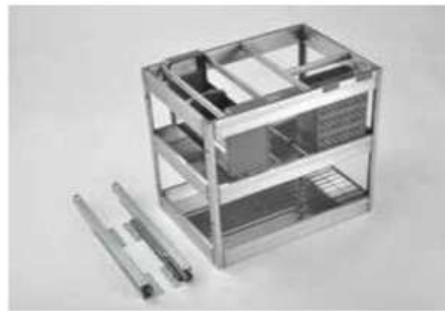

Code	Description	Basket Size (W x D x H)mm	Cabinet Size(T)	Material
BBP LG350SS	LG350-SS	300 X 454 X 488mm	350mm	Stainless Steel
BBP LG400SS	LG400-SS	350 X 454 X 488mm	400mm	Stainless Steel