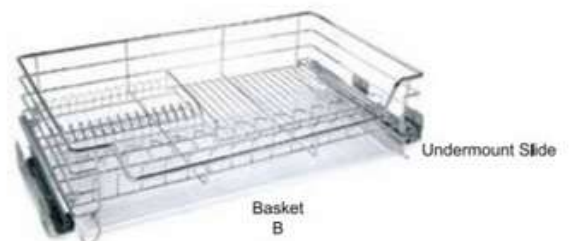

Bowl & Plate Pull Out Basket

+

Code	Description	Internal Size (W x D x H)mm	Cabinet Size(T)	Material
POB FS4600CH	FS4600S-A	564 X 460 X 130mm	600mm	Chrome
POB FS4800CH	FS4800S-A	764 X 450 X 130mm	800mm	Chrome
POB FS4900CH	FS4900S-A	864 X 450 X 130mm	900mm	Chrome