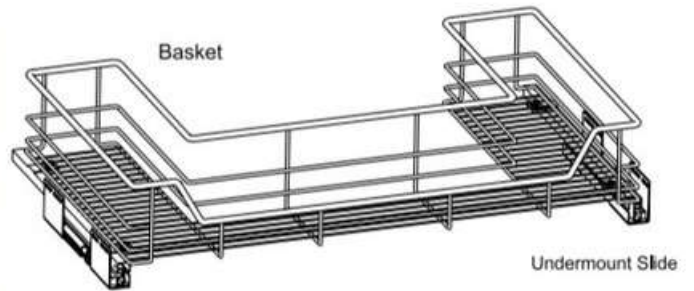

Undersink U-Shaped

Code	Description	Internal Size (W x D x H)mm	Cabinet Size(T)	Material
POB KU290SS	KU290-SUS	865 X 460 X 180mm	900mm	Stainless Steel SUS304