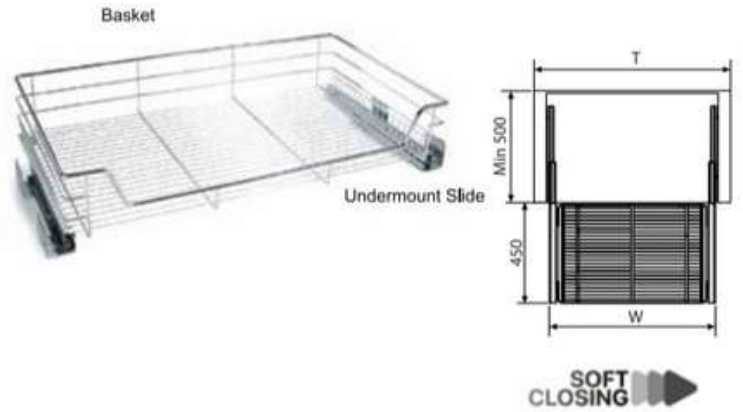

Catalog 2023

Kitchen Wire Basket

Pull Out Basket

Code	Description	Internal Size (W x D x H)mm	Cabinet Size(T)	Material
POB F4400SS	F4400S-SUS	365 X 460 X 180mm	400mm	Stainless Steel SUS304
POB F4450SS	F4450S-SUS	415 X 460 X 180mm	450mm	Stainless Steel SUS304
POB F4500SS	F4500S-SUS	465 X 460 X 180mm	500mm	Stainless Steel SUS304
POB F4600SS	F4600S-SUS	565 X 460 X 180mm	600mm	Stainless Steel SUS304
POB F4800SS	F4800S-SUS	765 X 460 X 180mm	800mm	Stainless Steel SUS304
POB F4900SS	F4900S-SUS	865 X 460 X 180mm	900mm	Stainless Steel SUS304

Bowl & Plate Pull Out Basket

Code	Description	Internal Size (W x D x H)mm	Cabinet Size(T)	Material
POB FS4800SS	FS4800S-SUS	765 X 460 X 180mm	800mm	Stainless Steel SUS304
POB FS4900SS	FS4900S-SUS	865 X 460 X 180mm	900mm	Stainless Steel SUS304