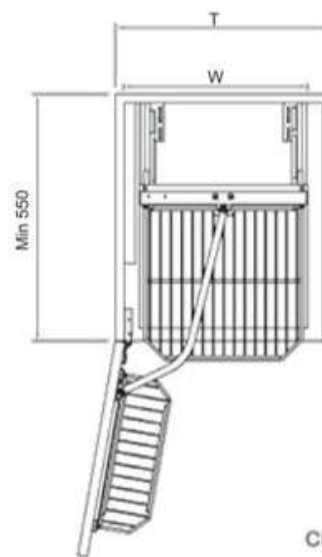

Tandem Larder Basket

Code	Basket No.	Basket Size (W x D x H)mm	Cabinet Size(T)	Material
TLA2001CH	8	385 X 530 X (1320-1620)mm	450mm	Chrome
TLA8001CH	10	385 X 530 X (1620-1920)mm	450mm	Chrome