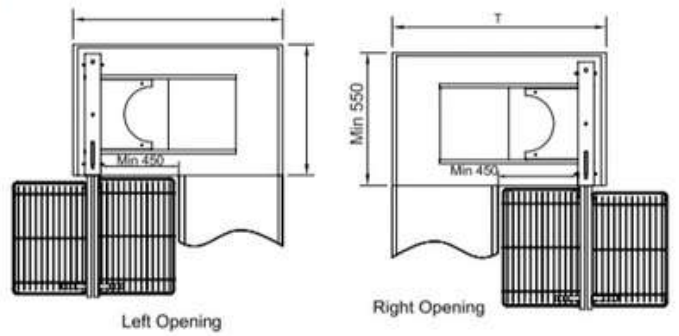

Kitchen Basket

Premium Basket Series
(Chrome + Soft Closing)

Peanut Corner Basket

Code	Description	Basket Size (W x D x H)mm	Cabinet Size(T)	Material
BSW M6012CH-L	M6012A-Left	830 X 440 X 540mm	900mm	Chrome
BSW M6012CH-R	M6012A-Right	830 X 440 X 540mm	900mm	Chrome

Magic Corner Basket

Code	Description	Basket Size (W x D x H)mm	Cabinet Size(T)	Material
BSW M6011CH-L	M6011A-Left	860 X 500 X 530mm	900mm	Chrome
BSW M6011CH-R	M6011A-Right	860 X 500 X 530mm	900mm	Chrome

Kitchen Basket

Premium Basket Series
(Chrome + Soft Closing)

Pull Out Corner Basket

Code	Description	Basket Size (W x D x H)mm	Cabinet Size(T)	Material
BSW M6010CH-L	M6010A-Left	660 X 485 X 610mm	800mm	Chrome
BSW M6010CH-R	M6010A-Right	660 X 485 X 610mm	800mm	Chrome