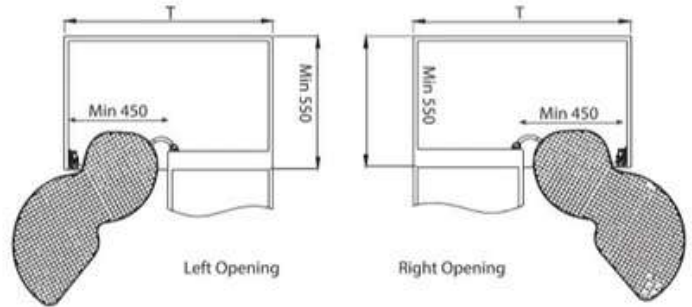

Bottle Rack Basket

Code	Description	Basket Size (W x D x H)mm	Cabinet Size(T)	Material
BBP F6120SCH-L	F6120S-A-Left	160 X 480 X 660mm	200mm	Chrome
BBP F6120SCH-R	F6120S-A-Right	160 X 480 X 660mm	200mm	Chrome
BBP F6130SCH-L	F6130S-A-Left	260 X 460 X 660mm	300mm	Chrome
BBP F6130SCH-R	F6130S-A-Right	260 X 460 X 660mm	300mm	Chrome

Kitchen Basket

Premium Basket Series
(Chrome + Soft Closing)

Peanut Corner Basket

Code	Description	Basket Size (W x D x H)mm	Cabinet Size(T)	Material
BSW M6012CH-L	M6012A-Left	830 X 440 X 540mm	900mm	Chrome
BSW M6012CH-R	M6012A-Right	830 X 440 X 540mm	900mm	Chrome

Magic Corner Basket

Code	Description	Basket Size (W x D x H)mm	Cabinet Size(T)	Material
BSW M6011CH-L	M6011A-Left	860 X 500 X 530mm	900mm	Chrome
BSW M6011CH-R	M6011A-Right	860 X 500 X 530mm	900mm	Chrome