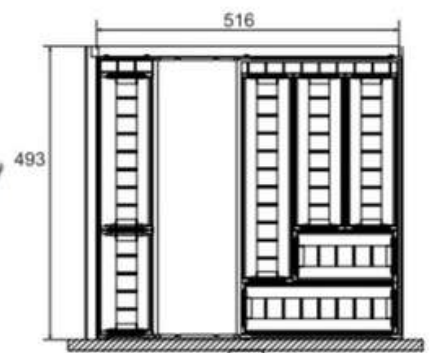

Code	Description	Basket Size (W x D x H)mm	Cabinet Size(T)	Material
CT 516SS	DC0650E	516 X 472 X 64mm	600mm	Stainless Steel