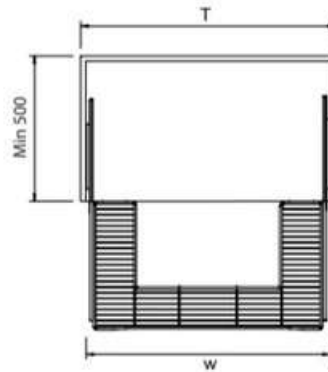

Catalog 2023

Kitchen Wire Basket

Pull Out Basket

Code	Description	Internal Size (W x D x H)mm	Cabinet Size(T)	Material
POB F4400SS	F4400S-SUS	365 X 460 X 180mm	400mm	Stainless Steel SUS304
POB F4450SS	F4450S-SUS	415 X 460 X 180mm	450mm	Stainless Steel SUS304
POB F4500SS	F4500S-SUS	465 X 460 X 180mm	500mm	Stainless Steel SUS304
POB F4600SS	F4600S-SUS	565 X 460 X 180mm	600mm	Stainless Steel SUS304
POB F4800SS	F4800S-SUS	765 X 460 X 180mm	800mm	Stainless Steel SUS304
POB F4900SS	F4900S-SUS	865 X 460 X 180mm	900mm	Stainless Steel SUS304

Bowl & Plate Pull Out Basket

Code	Description	Internal Size (W x D x H)mm	Cabinet Size(T)	Material
POB FS4800SS	FS4800S-SUS	765 X 460 X 180mm	800mm	Stainless Steel SUS304
POB FS4900SS	FS4900S-SUS	865 X 460 X 180mm	900mm	Stainless Steel SUS304

Undersink U-Shaped

Code	Description	Internal Size (W x D x H)mm	Cabinet Size(T)	Material
POB KU290SS	KU290-SUS	865 X 460 X 180mm	900mm	Stainless Steel SUS304

Multi Function Two Layers

Code	Description	Internal Size (W x D x H)mm	Cabinet Size(T)	Material
BBP PTJ8150SS	PTJ8150-SUS	105 X 460 X 495mm	150mm	Stainless Steel SUS304
BBP PTJ8200SS	PTJ8200-SUS	150 X 460 X 495mm	200mm	Stainless Steel SUS304

Multi Function Three Layers

SOFT CLOSING

Code	Description	Basket Size (W x D x H)mm	Cabinet Size(T)	Material
BBP PTJ8250SS	PTJ8250-SUS	195 X 460 X 465mm	250mm	Stainless Steel SUS304
BBP PTJ8400SS	PTJ8400-SUS	345 X 460 X 465mm	400mm	Stainless Steel SUS304