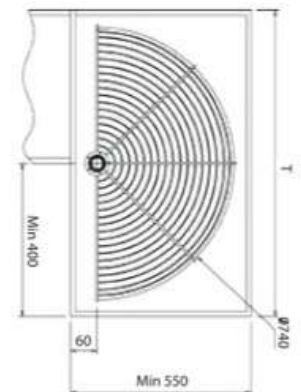

Bowl & Plate Pull Out Basket

Code	Description	Internal Size (W x D x H)mm	Cabinet Size(T)	Material
POB FS4800SS	FS4800S-SUS	765 X 460 X 180mm	800mm	Stainless Steel SUS304
POB FS4900SS	FS4900S-SUS	865 X 460 X 180mm	900mm	Stainless Steel SUS304

Bottle Rack Pull Out Basket

SOFT CLOSING

Code	Description	Basket Size (W x D x H)mm	Cabinet Size(T)	Material
BBP PTJ8300SS	PTJ8300-SUS	245 X 460 X 515mm	300mm	Stainless Steel SUS304
BBP PTJ8350SS	PTJ8350-SUS	295 X 460 X 515mm	350mm	Stainless Steel SUS304

Multi Function Two Layers

SOFT CLOSING

Code	Description	Basket Size (W x D x H)mm	Cabinet Size(T)	Material
BBP F6120SS-L	F6120S-SUS-Left	160 X 480 X 660mm	200mm	Stainless Steel SUS304
BBP F6120SS-R	F6120S-SUS-Right	160 X 480 X 660mm	200mm	Stainless Steel SUS304

180° Swivel Basket With Pole

SOFT CLOSING

Code	Description	Basket Size (DIA x H)mm	Cabinet Size(T)	Material
BSW M8510SS	M8510-SUS	740 X 560-790mm	800mm	Stainless Steel SUS304

270° Swivel Basket With Pole