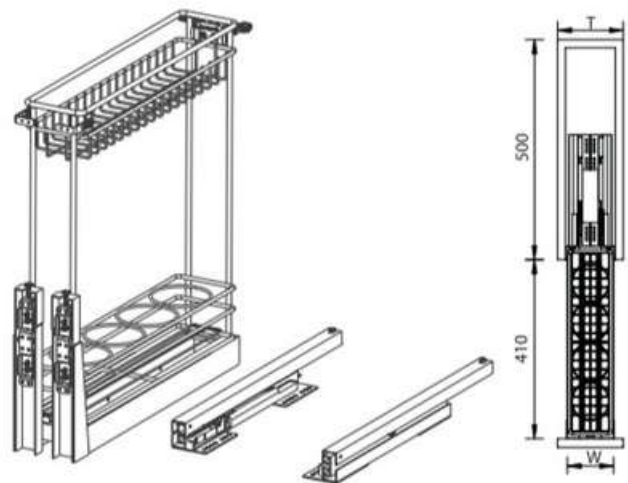

Multi Function Two Layers

Code	Description	Internal Size (W x D x H)mm	Cabinet Size(T)	Material
BBP PTJ8150SS	PTJ8150-SUS	105 X 460 X 495mm	150mm	Stainless Steel SUS304
BBP PTJ8200SS	PTJ8200-SUS	150 X 460 X 495mm	200mm	Stainless Steel SUS304