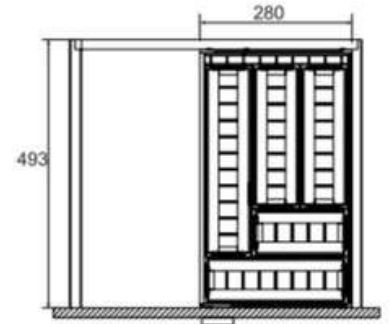

SUS304 Stainless Steel Cutlery Tray

Code	Description	Basket Size (W x D x H)mm	Cabinet Size(T)	Material
CT 280SS	DC0650C	280 X 472 X 64mm	400mm	Stainless Steel