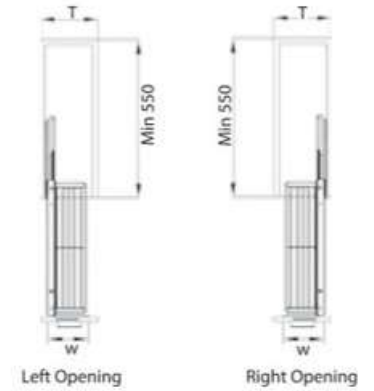

Multi Function Two Layers

SOFT CLOSING

Code	Description	Basket Size (W x D x H)mm	Cabinet Size(T)	Material
BBP F6120SS-L	F6120S-SUS-Left	160 X 480 X 660mm	200mm	Stainless Steel SUS304
BBP F6120SS-R	F6120S-SUS-Right	160 X 480 X 660mm	200mm	Stainless Steel SUS304