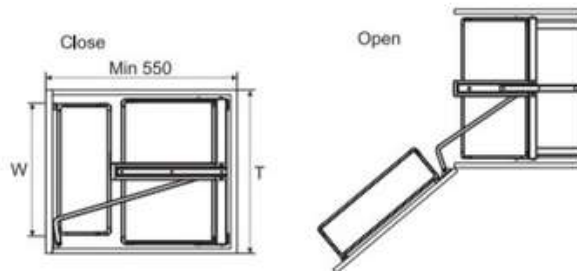

Tall Tandem Pantry Unit

Code	Description	Basket Size (W x D x H)mm	Cabinet Size(T)	Material
TL TT450SS	TT450-SS	414 X 500 X (1650-1950)mm	450mm	Stainless Steel