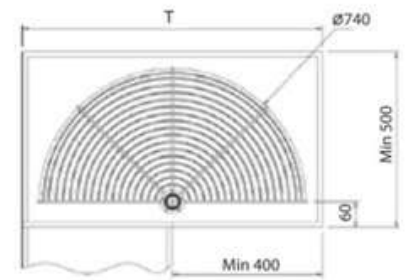

* Door Width Min 400mm

Code	Description	Basket Size (Dia x H)mm	Cabinet Size(T)	Material
BSW M8500CH	M8500A	740 X (560 - 750) mm	800mm	Chrome

Kitchen Basket

Basic Standard Series
(Chrome + Normal Slide)

Swivel Basket