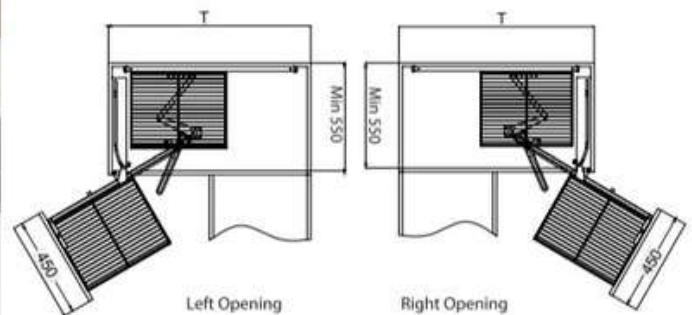

Magic Corner Basket

Code	Description	Basket Size (W x D x H)mm	Cabinet Size(T)	Material
BSW M6011CH-L	M6011A-Left	860 X 500 X 530mm	900mm	Chrome
BSW M6011CH-R	M6011A-Right	860 X 500 X 530mm	900mm	Chrome