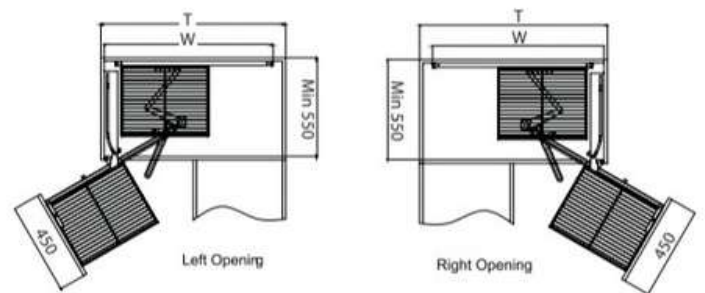

Magic Corner Basket

SOFT CLOSING

Code	Description	Basket Size (W x D x H)mm	Cabinet Size(T)	Material
BSW M6011SS-L	M6011-SUS-Left	860 X 500 X 530mm	900mm	Stainless Steel SUS304
BSW M6011SS-R	M6011-SUS-Right	860 X 500 X 530mm	900mm	Stainless Steel SUS304