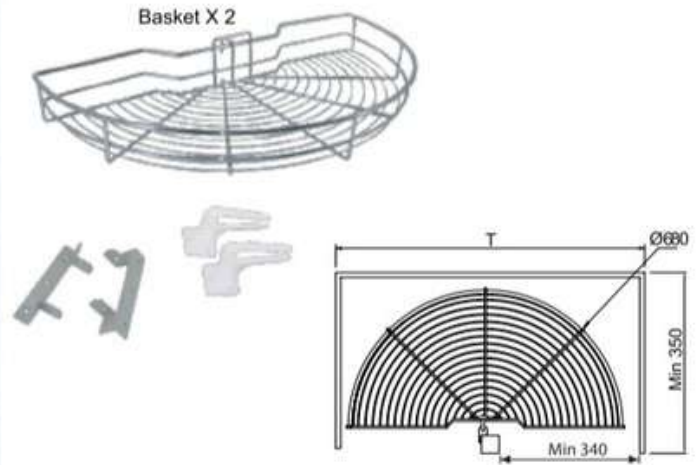

Multi-function Pull Out Basket

No	Code	Description	Basket Size (W x D x H)mm	Cabinet Size(T)	Material
1	BBP F6120CH	F6120	164 X 510 X 560mm	200mm	Chrome
	BBP F6130CH	F6130	264 X 510 X 560mm	300mm	Chrome
2	BBP PTJ016CH	PTJ-016A	115 X 430 X 440mm	150mm	Chrome
	BBP PTJ015CH	PTJ-015A	150 X 430 X 440mm	200mm	Chrome
3	BBP PTJ014CH	PTJ-014	180 X 430 X 440mm	250mm	Chrome

No	Code	Description	Basket Size (W x D x H)mm	Cabinet Size(T)	Material
4	BBP PTJ013CH	PTJ-013	240 X 430 X 450mm	300mm	Chrome
5	BBP PTJ010FCH	PTJ-010F	295 X 435 X 500mm	350mm	Chrome

No	Code	Description	Basket Size (W x D x H)mm	Cabinet Size(T)	Material
6	BBP PTJ012CH	PTJ-012	360 X 460 X 450mm	400mm	Chrome
7	BBP PTJ010CH	PTJ-010	350 X 460 X 510mm	400mm	Chrome

Kitchen Basket

Basic Standard Series
(Chrome + Normal Slide)

Swivel Basket

* Door Width Min 340mm

Code	Description	Basket Size (Dia x H)mm	Cabinet Size(T)	Material
BSW M7500CH	M7500	680 X 85 mm	750mm	Chrome