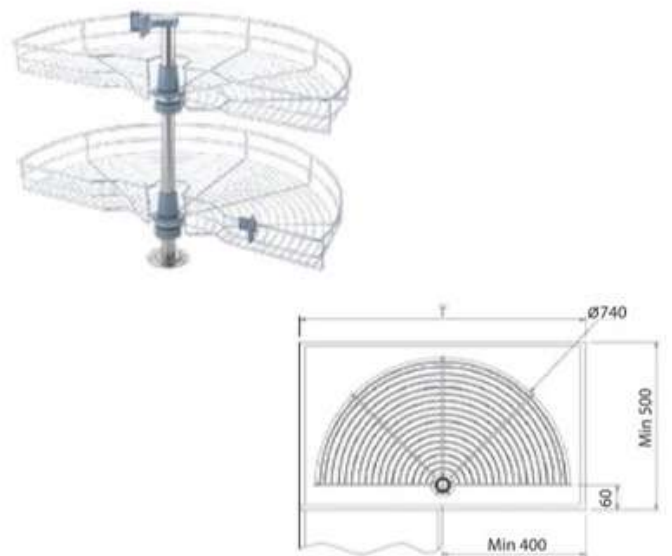

Kitchen Basket

Basic Standard Series
(Chrome + Normal Slide)

Swivel Basket

* Door Width Min 340mm

Code	Description	Basket Size (Dia x H)mm	Cabinet Size(T)	Material
BSW M7500CH	M7500	680 X 85 mm	750mm	Chrome

* Door Width Min 400mm

Code	Description	Basket Size (Dia x H)mm	Cabinet Size(T)	Material
BSW M8500CH	M8500A	740 X (560 - 750) mm	800mm	Chrome

Kitchen Basket

Basic Standard Series
(Chrome + Normal Slide)

Swivel Basket