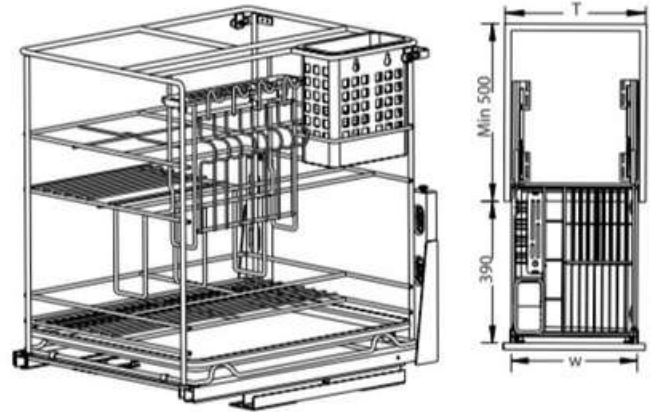

Multi Function Three Layers

SOFT CLOSING

Code	Description	Basket Size (W x D x H)mm	Cabinet Size(T)	Material
BBP PTJ8250SS	PTJ8250-SUS	195 X 460 X 465mm	250mm	Stainless Steel SUS304
BBP PTJ8400SS	PTJ8400-SUS	345 X 460 X 465mm	400mm	Stainless Steel SUS304