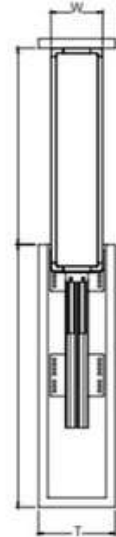

Multi-function Pull Out Basket

SOFT CLOSING

Code	Description	Basket Size (W x D x H)mm	Cabinet Size(T)	Material
BBP LG150SS	LG150-SS	100 X 454 X 488mm	150mm	Stainless Steel
BBP LG200SS	LG200-SS	150 X 454 X 488mm	200mm	Stainless Steel