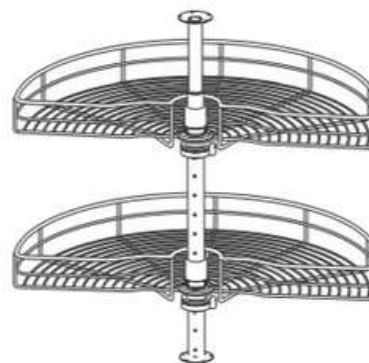

180° Swivel Basket With Pole

SOFT CLOSING

Code	Description	Basket Size (DIA x H)mm	Cabinet Size(T)	Material
BSW M8510SS	M8510-SUS	740 X 560-790mm	800mm	Stainless Steel SUS304