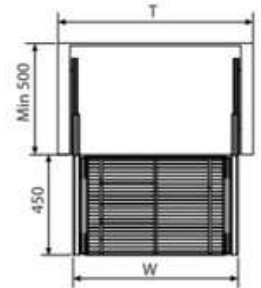

Tall Tandem Basket

SOFT CLOSING

Code	Basket No.	Basket Size (W x D x H)mm	Cabinet Size(T)	Material
TLA8001SS	10	385 X 530 X (1620-1920)mm	450mm	Stainless Steel SUS304

Kitchen Basket

Premium Basket Series
(Chrome + Soft Closing)

Pull Out Basket

Code	Description	Internal Size (W x D x H)mm	Cabinet Size(T)	Material
POB F4350CH	F4350S-A	314 X 460 X 130mm	350mm	Chrome
POB F4400CH	F4400S-A	364 X 460 X 130mm	400mm	Chrome
POB F4450CH	F4450S-A	414 X 460 X 130mm	450mm	Chrome
POB F4500CH	F4500S-A	464 X 460 X 130mm	500mm	Chrome
POB F4600CH	F4600S-A	564 X 460 X 130mm	600mm	Chrome
POB F4720CH	F4720S-A	684 X 460 X 130mm	720mm	Chrome
POB F4800CH	F4800S-A	764 X 460 X 130mm	800mm	Chrome
POB F4900CH	F4900S-A	864 X 460 X 130mm	900mm	Chrome

Bowl & Plate Pull Out Basket

+

Code	Description	Internal Size (W x D x H)mm	Cabinet Size(T)	Material
POB FS4600CH	FS4600S-A	564 X 460 X 130mm	600mm	Chrome
POB FS4800CH	FS4800S-A	764 X 450 X 130mm	800mm	Chrome
POB FS4900CH	FS4900S-A	864 X 450 X 130mm	900mm	Chrome