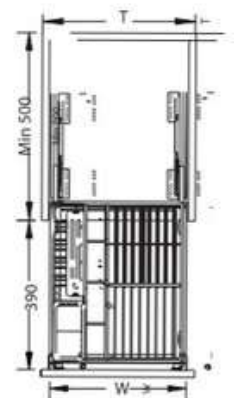

Pull Out Basket

Code	Description	Internal Size (W x D x H)mm	Cabinet Size(T)	Material
POB F4350CH	F4350S-A	314 X 460 X 130mm	350mm	Chrome
POB F4400CH	F4400S-A	364 X 460 X 130mm	400mm	Chrome
POB F4450CH	F4450S-A	414 X 460 X 130mm	450mm	Chrome
POB F4500CH	F4500S-A	464 X 460 X 130mm	500mm	Chrome
POB F4600CH	F4600S-A	564 X 460 X 130mm	600mm	Chrome
POB F4720CH	F4720S-A	684 X 460 X 130mm	720mm	Chrome
POB F4800CH	F4800S-A	764 X 460 X 130mm	800mm	Chrome
POB F4900CH	F4900S-A	864 X 460 X 130mm	900mm	Chrome

Bowl & Plate Pull Out Basket

+

Code	Description	Internal Size (W x D x H)mm	Cabinet Size(T)	Material
POB FS4600CH	FS4600S-A	564 X 460 X 130mm	600mm	Chrome
POB FS4800CH	FS4800S-A	764 X 450 X 130mm	800mm	Chrome
POB FS4900CH	FS4900S-A	864 X 450 X 130mm	900mm	Chrome

Kitchen Basket

Premium Basket Series
(Chrome + Soft Closing)

Multi-function Two Layers

Code	Description	Basket Size (W x D x H)mm	Cabinet Size(T)	Material
BBP PTJS021CH	PTJS021A	105 X 460 X 495mm	150mm	Chrome
BBP PTJS022CH	PTJS022A	150 X 460 X 495mm	200mm	Chrome

Multi-function Three Layers

Code	Description	Basket Size (W x D x H)mm	Cabinet Size(T)	Material
BBP PTJS023CH	PTJS023A	195 X 460 X 465mm	250mm	Chrome
BBP PTJS024CH	PTJS024A	345 X 460 X 465mm	400mm	Chrome