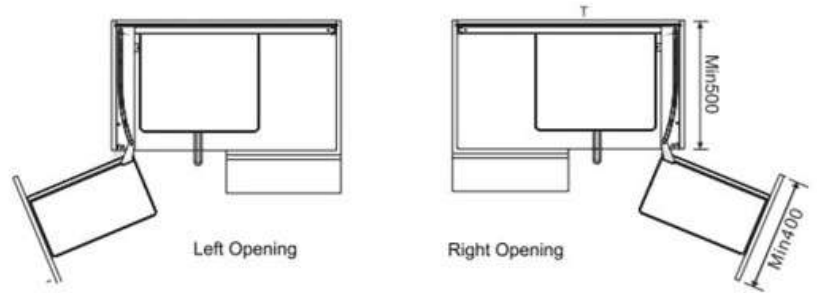

Multi-function Pull Out Basket

Code	Description	Basket Size (W x D x H)mm	Cabinet Size(T)	Material
BBP LG300SS	LG300-SS	250 X 454 X 488mm	300mm	Stainless Steel

Code	Description	Basket Size (W x D x H)mm	Cabinet Size(T)	Material
BBP LG350SS	LG350-SS	300 X 454 X 488mm	350mm	Stainless Steel
BBP LG400SS	LG400-SS	350 X 454 X 488mm	400mm	Stainless Steel

Kitchen Basket

Luxury Stainless Steel Series
(Stainless Steel + Soft Closing)

Magic Corner Basket

Code	Description	Basket Size (W x D x H)mm	Cabinet Size(T)	Material
BSW LM900SS-L	LM900SS-Left	860 X 480 X 525mm	900mm	Stainless Steel
BSW LM900SS-R	LM900SS-Right	860 X 480 X 525mm	900mm	Stainless Steel