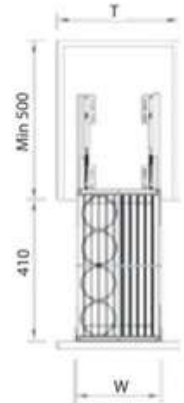

Multi-function Three Layers

Code	Description	Basket Size (W x D x H)mm	Cabinet Size(T)	Material
BBP PTJS019CH	PTJS019A	245 X 460 X 515mm	300mm	Chrome
BBP PTJS025CH	PTJS025A	295 X 460 X 515mm	350mm	Chrome