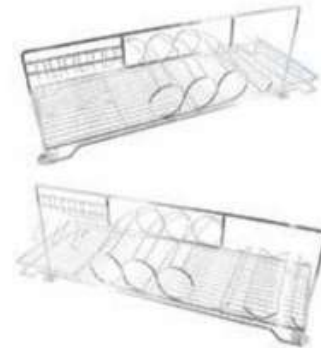

Kitchen Basket

Luxury Stainless Steel Series
(Stainless Steel + Soft Closing)

Tall Larder Basket

Code	Description	Basket Size (W x D x H)mm	Cabinet Size(T)	Material
TL LTL400SS	LTL400-SS	350 X 480 X (1650-2050)mm	400mm	Stainless Steel

Tall Tandem Pantry Unit

Code	Description	Basket Size (W x D x H)mm	Cabinet Size(T)	Material
TL TT450SS	TT450-SS	414 X 500 X (1650-1950)mm	450mm	Stainless Steel

Multi-function Wine Holder

Code	Description	Basket Size (W x D x H)mm	Cabinet Size(T)	Material
WG GHG01CH	GHG-01	930 X 300 X 320mm	1000mm	Chrome