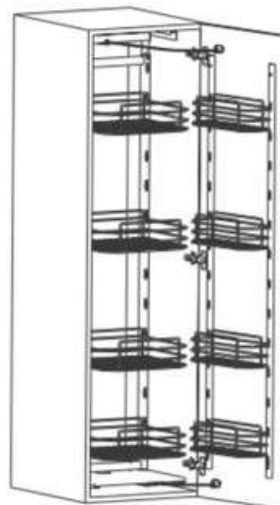

Tall Tandem Basket

SOFT CLOSING

Code	Basket No.	Basket Size (W x D x H)mm	Cabinet Size(T)	Material
TLA8001SS	10	385 X 530 X (1620-1920)mm	450mm	Stainless Steel SUS304