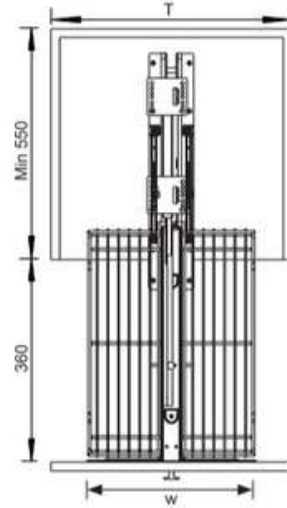

Magic Corner Basket

Code	Description	Basket Size (W x D x H)mm	Cabinet Size(T)	Material
BSW M6011CH-L	M6011A-Left	860 X 500 X 530mm	900mm	Chrome
BSW M6011CH-R	M6011A-Right	860 X 500 X 530mm	900mm	Chrome

Kitchen Basket

Premium Basket Series
(Chrome + Soft Closing)

Pull Out Corner Basket

Code	Description	Basket Size (W x D x H)mm	Cabinet Size(T)	Material
BSW M6010CH-L	M6010A-Left	660 X 485 X 610mm	800mm	Chrome
BSW M6010CH-R	M6010A-Right	660 X 485 X 610mm	800mm	Chrome

Elevator Basket

Code	Description	Basket Size (W x D x H)mm	Cabinet Size(T)	Material
POB QS80CH	QS80	760 X 278 X 650mm	800mm	Chrome

Tall Larder Basket

Code	Basket No.	Basket Size (W x D x H)mm	Cabinet Size(T)	Material
TL H2231SCH	4	240 X 500 X (1210-1510)mm	300mm	Chrome
TL H2241SCH	4	345 X 500 X (1210-1510)mm	400mm	Chrome
TL H5231SCH	5	240 X 500 X (1560-1860)mm	300mm	Chrome
TL H5241SCH	5	345 X 500 X (1560-1860)mm	400mm	Chrome