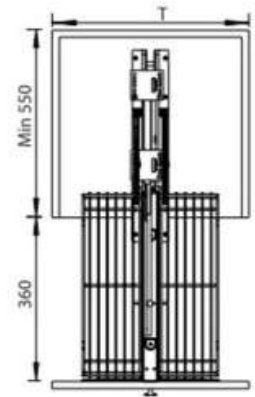

Tall Larder Basket

SOFT CLOSING

Code	Basket No.	Basket Size (W x D x H)mm	Cabinet Size(T)	Material
TL H2231SS	4	240 X 500 X (1210-1510)mm	300mm	Stainless Steel SUS304
TL H5241SS	5	345 X 500 X (1560-1860)mm	400mm	Stainless Steel SUS304